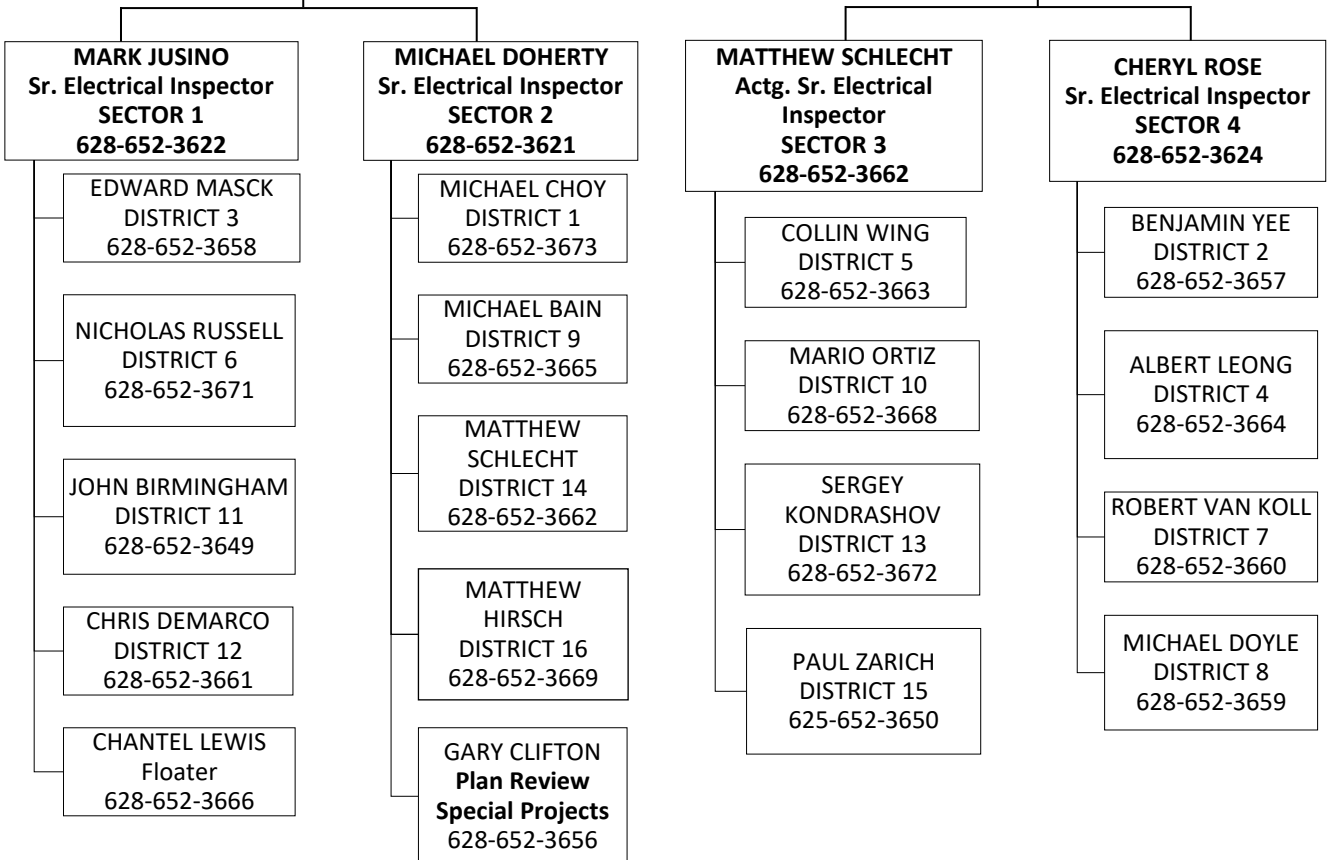

OFFICE HOURS
The Electrical Inspection Division is open daily, Monday thru Friday,
from 7:30 a.m. to 5:00 p.m.
District Electrical Inspectors keep office hours daily, Monday
through Friday, from 7:30 to 8:30 a.m. and from 3:00 to 4:00 p.m.