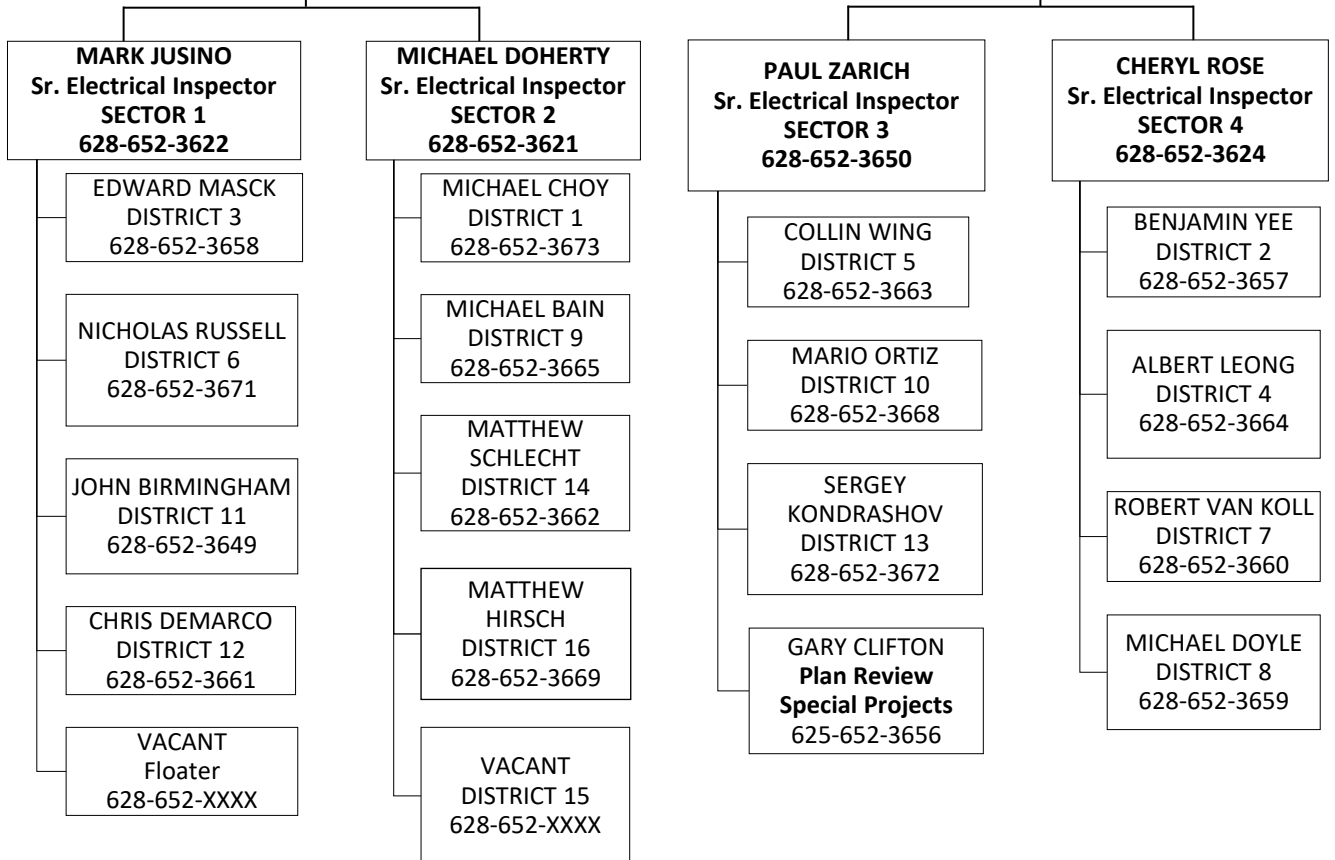

Joseph Duffy
Deputy Director of Inspection Services
628-652-3610

Kenneth Burke
Chief Electrical Inspector
628-652-3620

OFFICE HOURS

The Electrical Inspection Division is open daily, Monday thru Friday,
from 7:30 a.m. to 4:00 p.m.